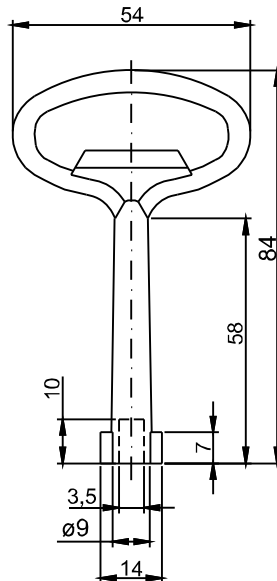

**How to order:**

CATALOGUE NUMBER	COMPONENTS	MATERIAL
2.KLD5.001PA	Key	Polyamide
2.KLT9.001PA	Key	Polyamide

Key KLT13 cooperates with lock M22-13 as a T-handle

CATALOGUE NUMBER	COMPONENTS	MATERIAL
2.KLT13.001PA	Key	Polyamide

Finish			
Chrome	Nickel	RAL 9005	RAL 7035
01	02	04	05

CATALOGUE NUMBER	COMPONENTS	MATERIAL
2.KLD3S.001	Key	ZAMAK5

How to order:

2.KLD3.001

2.KLD5.001

Finish			
Chrome	Nickel	RAL 9005	RAL 7035
01	02	04	05

CATALOGUE NUMBER	COMPONENTS	MATERIAL
2.KLD3.001	Key	ZAMAK5
2.KLD5.001		
2.KLT9.001		
2.KLKW8.001		

How to order :

Catalogue number  
Finish

Possibility of making logo key on request.

LOCKS

2

Type of key [X]											
D3	D5	T6	T9	T10	KW6	KW7	KW 8	N	C9	C	L
CATALOGUE NUMBER			COMPONENTS			MATERIAL					
2.KLT-WF.001			Tip			Steel zinc plated					
			Phillips			Stainless steel					