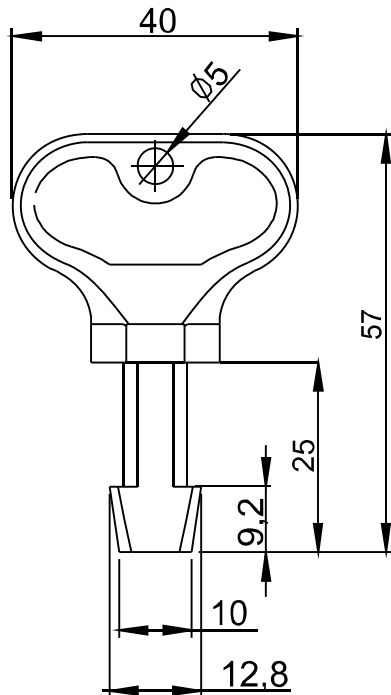

CATALOGUE NUMBER	COMPONENTS	MATERIAL
2.KLGZ.002	Key	Polyamide