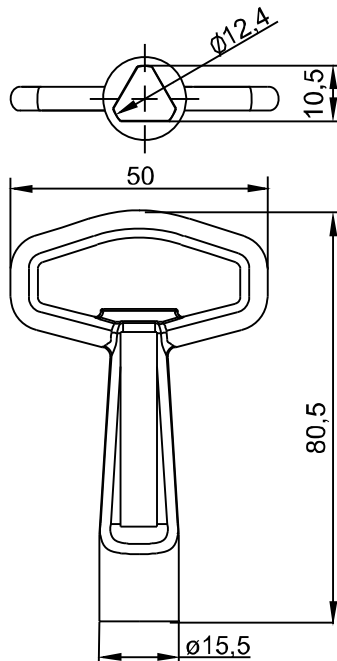

How to order :

Catalogue number  
Finish

Type of key [X]								Finish			
								Chrome	Nickel	RAL 9005	RAL 7035
D3	D5	T9	T10	KW 8	N	C9	D13	01	02	04	05
CATALOGUE NUMBER				COMPONENTS				MATERIAL			
2.KLX.002				Key				ZAMAK5			

How to order :

Catalogue number  
Finish

Possibility of making logo key on request.

LOCKS

2

Type of key [X]											
D3	D5	T6	T9	T10	KW6	KW7	KW 8	N	C9	C	L
CATALOGUE NUMBER			COMPONENTS			MATERIAL					
2.KLT-WF.001			Tip			Steel zinc plated					
			Phillips			Stainless steel					

How to order :

Typ klucza [X]					Finish			
T10	T11	T12	T13	KW 8	Chrome	Nickel	RAL 9005	RAL 7035
CATALOGUE NUMBER			COMPONENTS			MATERIAL		
2.KLC-X.001			Key			ZAMAK5		

How to order :