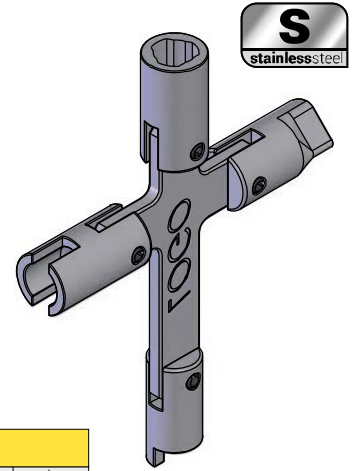

LOCKS

2

Type of key [X]											
D3	D5	T6	T9	T10	KW6	KW7	KW 8	N	C9	C	L
CATALOGUE NUMBER			COMPONENTS			MATERIAL					
2.KLT-WF.001			Tip			Steel zinc plated					
			Phillips			Stainless steel					

How to order :

Typ klucza [X]					Finish			
T10	T11	T12	T13	KW 8	Chrome	Nickel	RAL 9005	RAL 7035
CATALOGUE NUMBER			COMPONENTS			MATERIAL		
2.KLC-X.001			Key			ZAMAK5		

How to order :