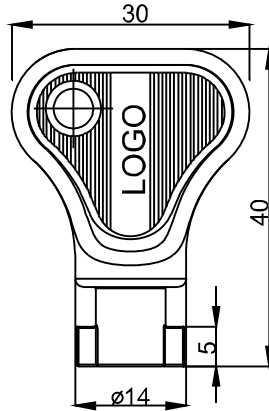

Type of key [X]			Finish	
			RAL 9005	RAL 7035
D5	T9	KW 8	04	05
CATALOGUE NUMBER		COMPONENTS	MATERIAL	
2.KLB-X.001PA		Key	Polyamide