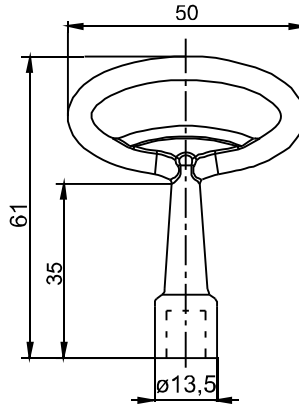

Type of key [X]									Finish			
									Chrome	Nickel	RAL 9005	RAL 7035
D3	D5	T6	T9	KW6	KW7	KW 8	N	C9	01	02	04	05
CATALOGUE NUMBER				COMPONENTS				MATERIAL				
2.KLX.001				Key				ZAMAK5				

How to order :

Catalogue number
Finish

Type of key [X]								Finish			
								Chrome	Nickel	RAL 9005	RAL 7035
D3	D5	T9	T10	KW 8	N	C9	D13	01	02	04	05
CATALOGUE NUMBER				COMPONENTS				MATERIAL			
2.KLX.002				Key				ZAMAK5			

How to order :

Catalogue number
Finish

Possibility of making logo key on request.