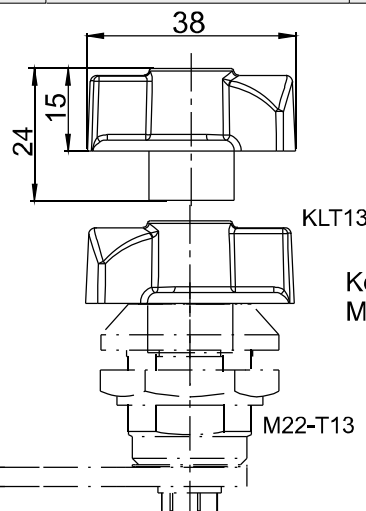

**How to order:**

CATALOGUE NUMBER	COMPONENTS	MATERIAL
2.KLD5.001PA	Key	Polyamide
2.KLT9.001PA	Key	Polyamide

Key KLT13 cooperates with lock M22-13 as a T-handle

CATALOGUE NUMBER	COMPONENTS	MATERIAL
2.KLT13.001PA	Key	Polyamide

How to order :

Catalogue number  
Finish

Possibility of making logo key on request.

LOCKS

2

Type of key [X]											
D3	D5	T6	T9	T10	KW6	KW7	KW 8	N	C9	C	L
CATALOGUE NUMBER			COMPONENTS			MATERIAL					
2.KLT-WF.001			Tip			Steel zinc plated					
			Phillips			Stainless steel					