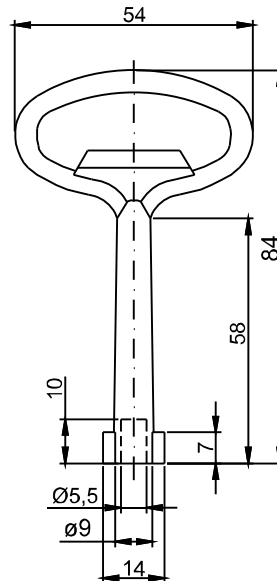

**How to order:**

CATALOGUE NUMBER	COMPONENTS	MATERIAL
2.KLD5.001PA	Key	Polyamide
2.KLT9.001PA	Key	Polyamide

Key KLT13 cooperates with lock M22-13 as a T-handle

CATALOGUE NUMBER	COMPONENTS	MATERIAL
2.KLT13.001PA	Key	Polyamide

Finish			
Chrome	Nickel	RAL 9005	RAL 7035
01	02	04	05

CATALOGUE NUMBER	COMPONENTS	MATERIAL
2.KLD3S.001	Key	ZAMAK5

How to order:

2.KLD3.001

2.KLD5.001

Finish			
Chrome	Nickel	RAL 9005	RAL 7035
01	02	04	05

CATALOGUE NUMBER	COMPONENTS	MATERIAL
2.KLD3.001	Key	ZAMAK5
2.KLD5.001		
2.KLT9.001		
2.KLKW8.001		

How to order :

Catalogue number  
Finish

Possibility of making logo key on request.

LOCKS

2

Type of key [X]											
D3	D5	T6	T9	T10	KW6	KW7	KW 8	N	C9	C	L
CATALOGUE NUMBER			COMPONENTS			MATERIAL					
2.KLT-WF.001			Tip			Steel zinc plated					
			Phillips			Stainless steel					