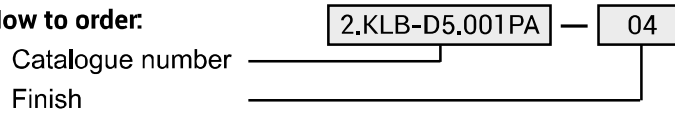

LOCKS  
2

CATALOGUE NUMBER	COMPONENTS	MATERIAL
2.KLGZ.001	Key	Polyamide

CATALOGUE NUMBER	COMPONENTS	MATERIAL
2.KLGZ.002	Key	Polyamide

Type of key [X]			Finish	
			RAL 9005	RAL 7035
D5	T9	KW 8	04	05
CATALOGUE NUMBER		COMPONENTS	MATERIAL	
2.KLB-X.001PA		Key	Polyamide	

**How to order:**

CATALOGUE NUMBER	COMPONENTS	MATERIAL
2.KLD5.001PA	Key	Polyamide
2.KLT9.001PA	Key	Polyamide

Key KLT13 cooperates with lock M22-13 as a T-handle

CATALOGUE NUMBER	COMPONENTS	MATERIAL
2.KLT13.001PA	Key	Polyamide