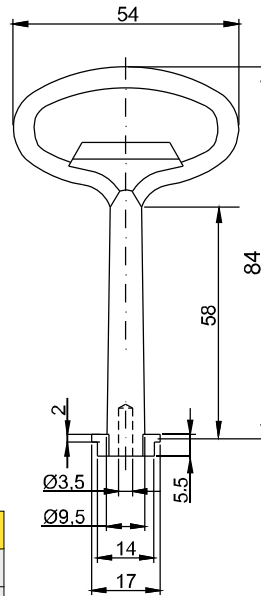

**How to order:**

CATALOGUE NUMBER	COMPONENTS	MATERIAL
2.KLD5.001PA	Key	Polyamide
2.KLT9.001PA	Key	Polyamide

Key KLT13 cooperates with lock M22-13 as a T-handle

CATALOGUE NUMBER	COMPONENTS	MATERIAL
2.KLT13.001PA	Key	Polyamide

Finish			
Chrome	Nickel	RAL 9005	RAL 7035
01	02	04	05

CATALOGUE NUMBER	COMPONENTS	MATERIAL
2.KLD3S.001	Key	ZAMAK5

How to order:

2.KLD3.001

2.KLD5.001

Finish			
Chrome	Nickel	RAL 9005	RAL 7035
01	02	04	05

CATALOGUE NUMBER	COMPONENTS	MATERIAL
2.KLD3.001	Key	ZAMAK5
2.KLD5.001		
2.KLT9.001		
2.KLKW8.001		

How to order :

Catalogue number  
Finish

Possibility of making logo key on request.

LOCKS

2

Type of key [X]											
D3	D5	T6	T9	T10	KW6	KW7	KW 8	N	C9	C	L
CATALOGUE NUMBER			COMPONENTS			MATERIAL					
2.KLT-WF.001			Tip			Steel zinc plated					
			Phillips			Stainless steel					

How to order :

Typ klucza [X]					Finish			
T10	T11	T12	T13	KW 8	Chrome	Nickel	RAL 9005	RAL 7035
CATALOGUE NUMBER			COMPONENTS			MATERIAL		
2.KLC-X.001			Key			ZAMAK5		

How to order :