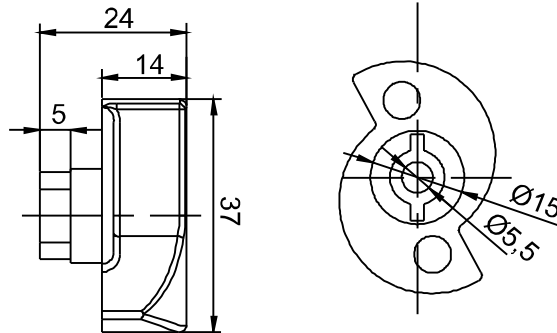

**How to order:**

CATALOGUE NUMBER	COMPONENTS	MATERIAL
2.KLD5.001PA	Key	Polyamide
2.KLT9.001PA	Key	Polyamide

Key KLT13 cooperates with lock M22-13 as a T-handle

CATALOGUE NUMBER	COMPONENTS	MATERIAL
2.KLT13.001PA	Key	Polyamide

Finish			
Chrome	Nickel	RAL 9005	RAL 7035
01	02	04	05

CATALOGUE NUMBER	COMPONENTS	MATERIAL
2.KLD3S.001	Key	ZAMAK5

How to order:

2.KLD3.001

2.KLD5.001

Finish			
Chrome	Nickel	RAL 9005	RAL 7035
01	02	04	05

CATALOGUE NUMBER	COMPONENTS	MATERIAL
2.KLD3.001	Key	ZAMAK5
2.KLD5.001		
2.KLT9.001		
2.KLKW8.001		

How to order :

Catalogue number  
Finish

Possibility of making logo key on request.

LOCKS

2

Type of key [X]											
D3	D5	T6	T9	T10	KW6	KW7	KW 8	N	C9	C	L
CATALOGUE NUMBER			COMPONENTS			MATERIAL					
2.KLT-WF.001			Tip			Steel zinc plated					
			Phillips			Stainless steel					